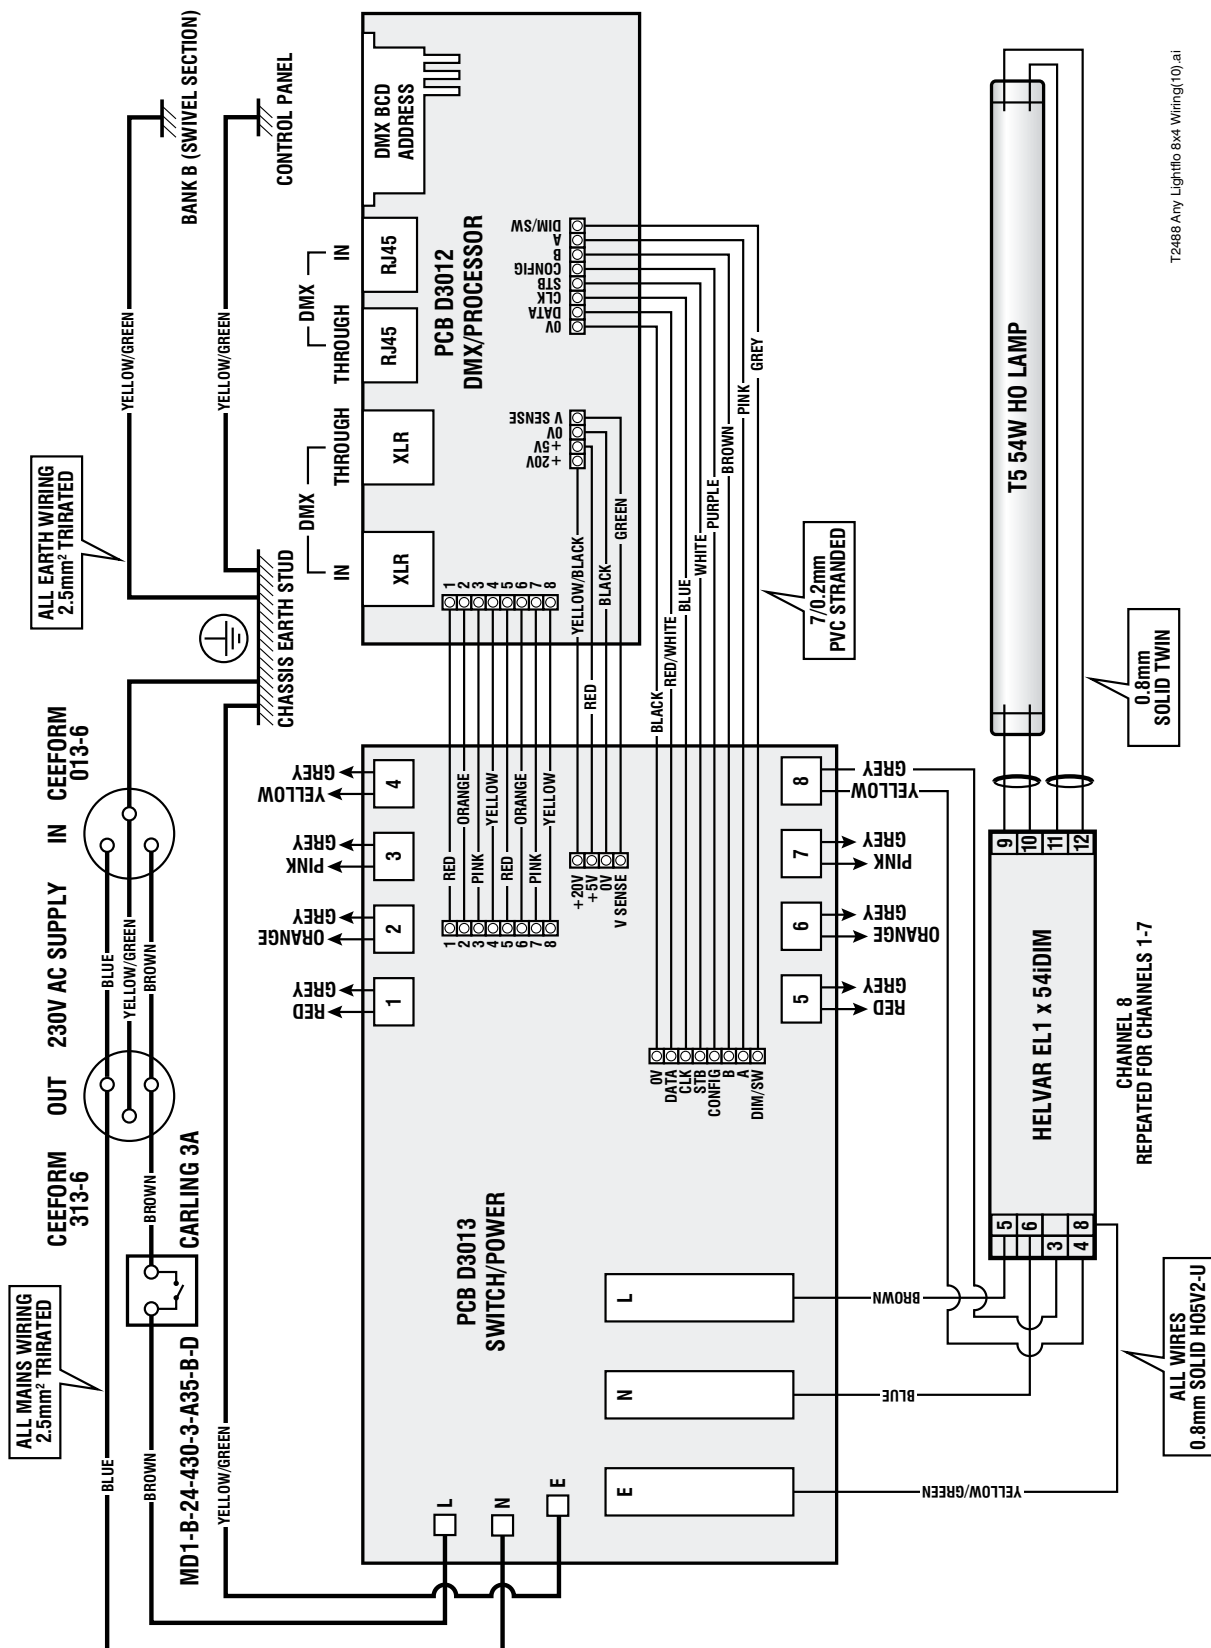

Lightflo 8x4 - Wiring Diagram

T2488 Any Lightflo 8x4 Wiring (10).ai

Anytronics Limited

Units 5 & 6, Hillside Industrial Estate, London Road, Horndean, Hampshire, PO8 0BL

Tel: +44 (0)23 9259 9410 Fax: +44 (0)23 9259 8723 sales@anytronics.com www.anytronics.com