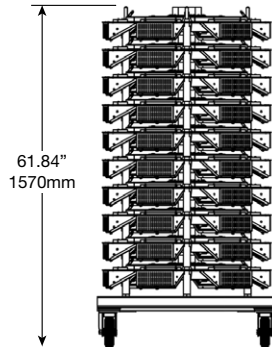

Specifications

Rating	4800W
Voltage	220-240V AC
Lamp Type	800W 230V 3200°K (P2/11)
Lamp Holder	R7s
IP Rating	IP20
Maximum Surface Temperature	225°C
Maximum Ambient Temperature	45°C
Min. Distance to Illuminated Object	5m
Min. Distance to Flammable Object	1.5m
Net Weight Lamphead only	10.3kg
Gross Weight Inc. Skirts + Target	15.5kg

Power Connector Options

- 2 x 16A CEE17 plugs
- 1 x 19 pin Socapex plug
- 1 x 16 pin Harting plug

Dimensions

Spacelight	780mm (Ø) x 180mm (h)
White Skirt	860mm (Ø) x 1m (h)
Target	860mm (Ø)
Black Skirt	980mm (Ø) x 1m (h)