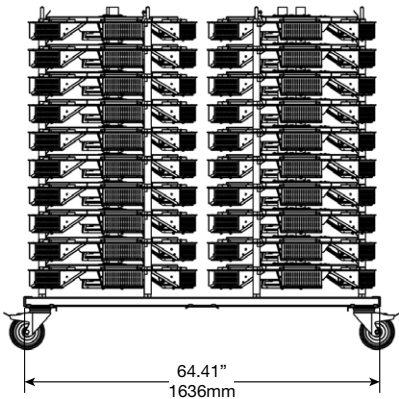

- 6 x 800W Spacelight
- High output uniform illumination
- Robust stackable construction
- Power connection options:
  - 2 x 16A CEE17 plugs
  - 1 x 19 pin Socapex plug
  - 1 x 16 pin Harting plug
- Heavy duty German made lamp holders
- Interlocking feet for stable stacking
- Separate 3 point suspension system
- Knitmesh safety mesh on pods for long life
- Versatile textile attachment system
- Textiles all available separately:
  - White skirt
  - White target
  - Black skirt
- Rear M12 centre mount captive nut (optional)

## Dimensions

Trolley dimensions, 20 units - 10 per stack without textile rings fitted.

## Dimensions

Spacelight	780mm (Ø) x 180mm (h)
White Skirt	860mm (Ø) x 1m (h)
Target	860mm (Ø)
Black Skirt	980mm (Ø) x 1m (h)