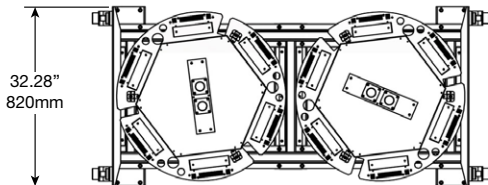

- 6 x 800W Spacelight
- High output uniform illumination
- Robust stackable construction
- Power connection options:
  - 2 x 16A CEE17 plugs
  - 1 x 19 pin Socapex plug
  - 1 x 16 pin Harting plug
- Heavy duty German made lamp holders
- Interlocking feet for stable stacking
- Separate 3 point suspension system
- Knitmesh safety mesh on pods for long life
- Versatile textile attachment system
- Textiles all available separately:
  - White skirt
  - White target
  - Black skirt
- Rear M12 centre mount captive nut (optional)

## Dimensions

Trolley dimensions, 20 units - 10 per stack without textile rings fitted.

## Dimensions

Spacelight	780mm (Ø) x 180mm (h)
White Skirt	860mm (Ø) x 1m (h)
Target	860mm (Ø)
Black Skirt	980mm (Ø) x 1m (h)