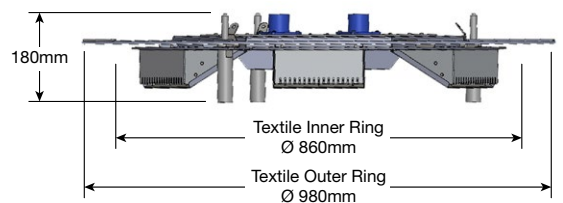

Specifications

Rating	4800W
Voltage	220-240V AC
Lamp Type	800W 230V 3200°K (P2/11)
Lamp Holder	R7s
IP Rating	IP20
Maximum Surface Temperature	225°C
Maximum Ambient Temperature	45°C
Min. Distance to Illuminated Object	5m
Min. Distance to Flammable Object	1.5m
Net Weight Lamphead only	10.3kg
Gross Weight Inc. Skirts + Target	15.5kg

Power Connector Options

- 2 x 16A CEE17 plugs
- 1 x 19 pin Socapex plug
- 1 x 16 pin Harting plug

Dimensions

Spacelight	780mm (Ø) x 180mm (h)
White Skirt	860mm (Ø) x 1m (h)
Target	860mm (Ø)
Black Skirt	980mm (Ø) x 1m (h)